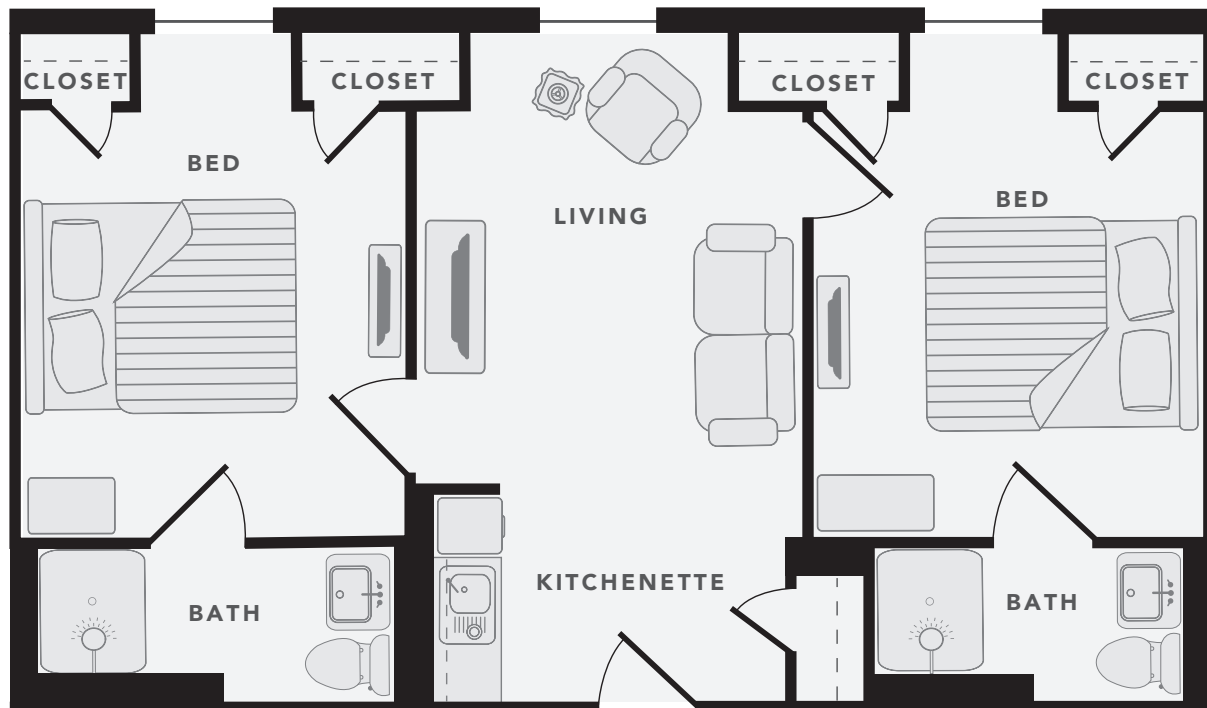

THE NOBLE

DISTINCTIVE TWO BEDROOM HOME
ON THE BOULEVARD LEVEL

+/- 737 square feet

Note: Drawing depicted may vary slightly from residences in sizes and amenities