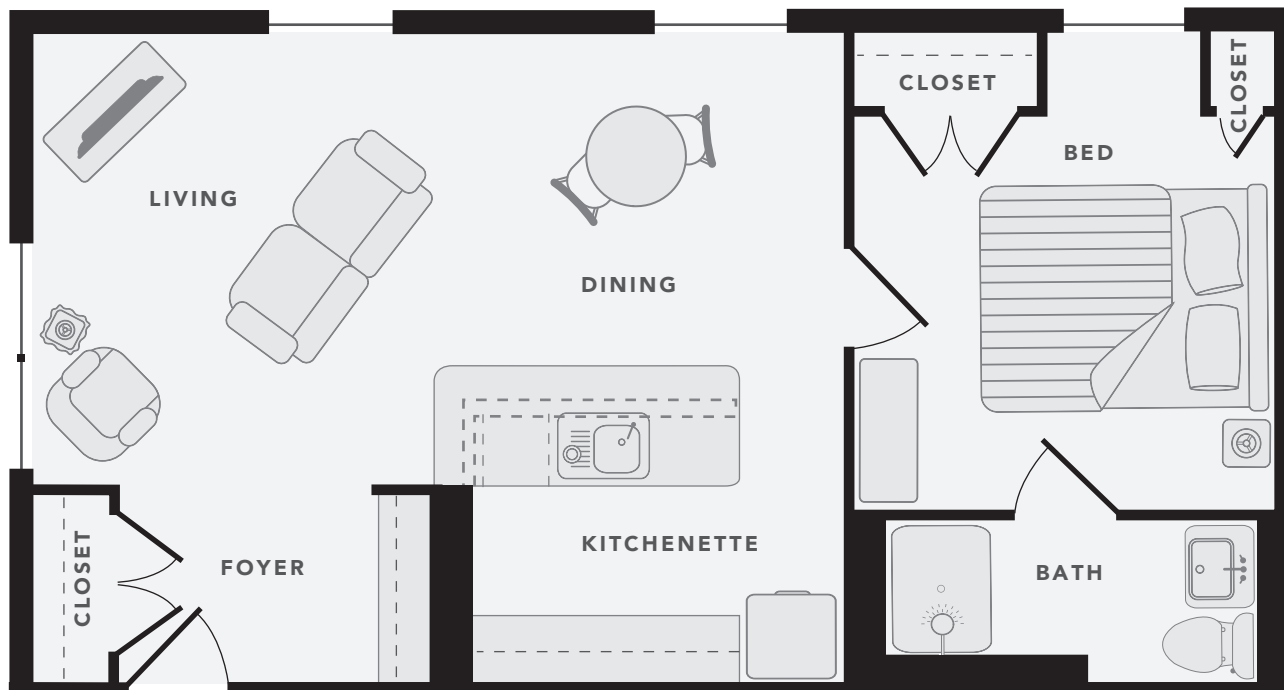

## THE MACARTHUR

DISTINCTIVE ONE BEDROOM HOME  
ON THE BOULEVARD LEVEL

+/- 707 square feet

*Note: Drawing depicted may vary slightly from residences in sizes and amenities*