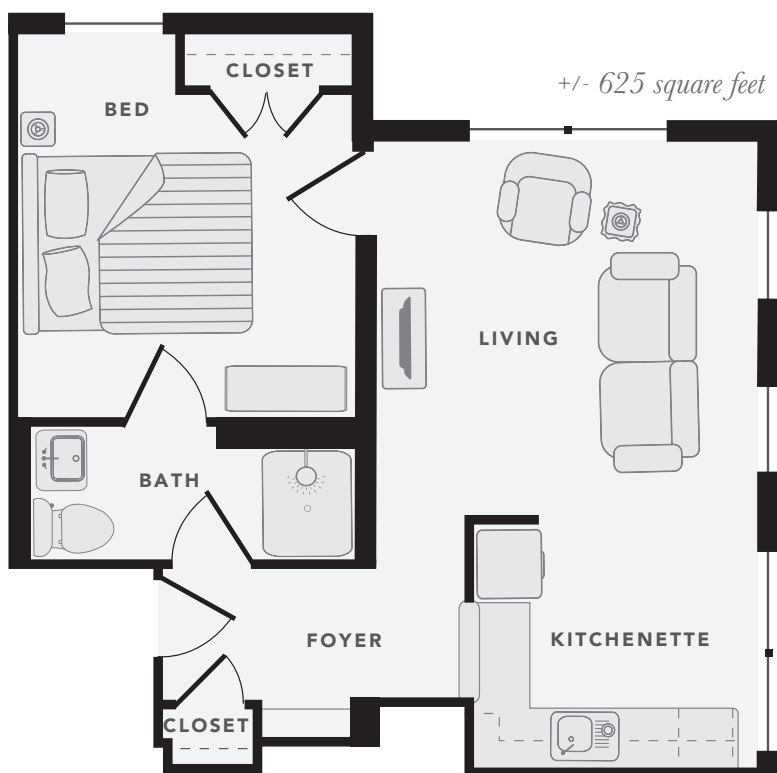

THE CLAREMONT

DISTINCTIVE ONE BEDROOM HOME
ON THE BOULEVARD LEVEL

+/- 690 square feet

Note: Drawing depicted may vary slightly from residences in sizes and amenities