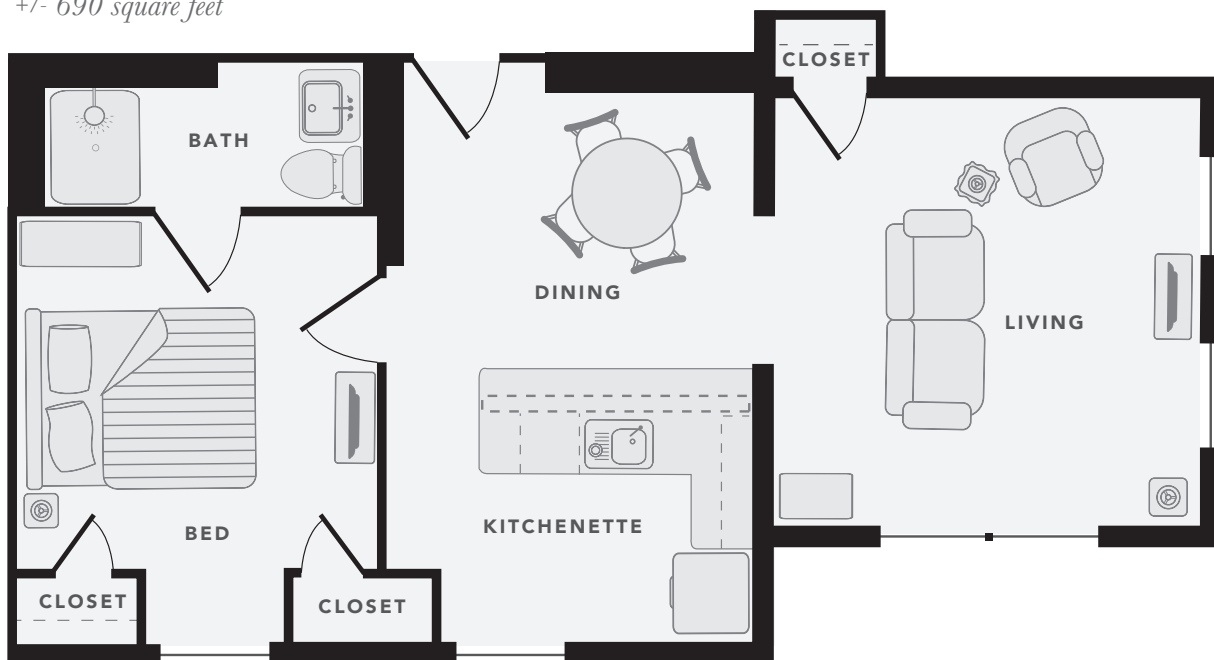

THE CLAREMONT

DISTINCTIVE ONE BEDROOM HOME
ON THE BOULEVARD LEVEL

+/- 690 square feet

Note: Drawing depicted may vary slightly from residences in sizes and amenities