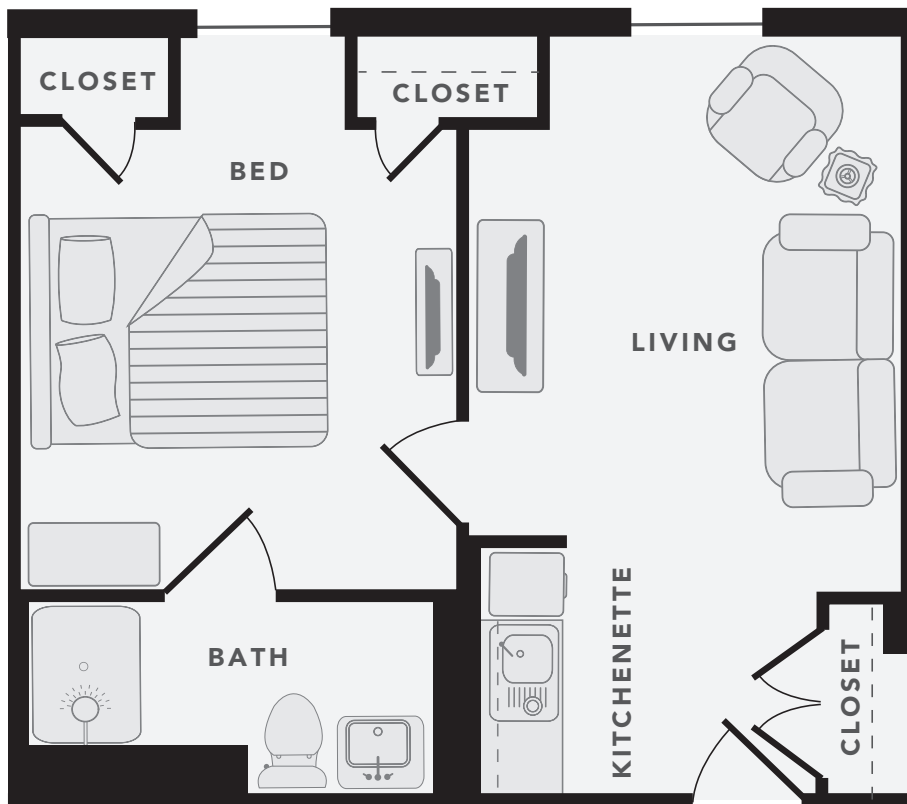

THE BELLEVUE

DISTINCTIVE ONE BEDROOM HOME
ON THE BOULEVARD LEVEL

+/- 469 square feet

Note: Drawing depicted may vary slightly from residences in sizes and amenities