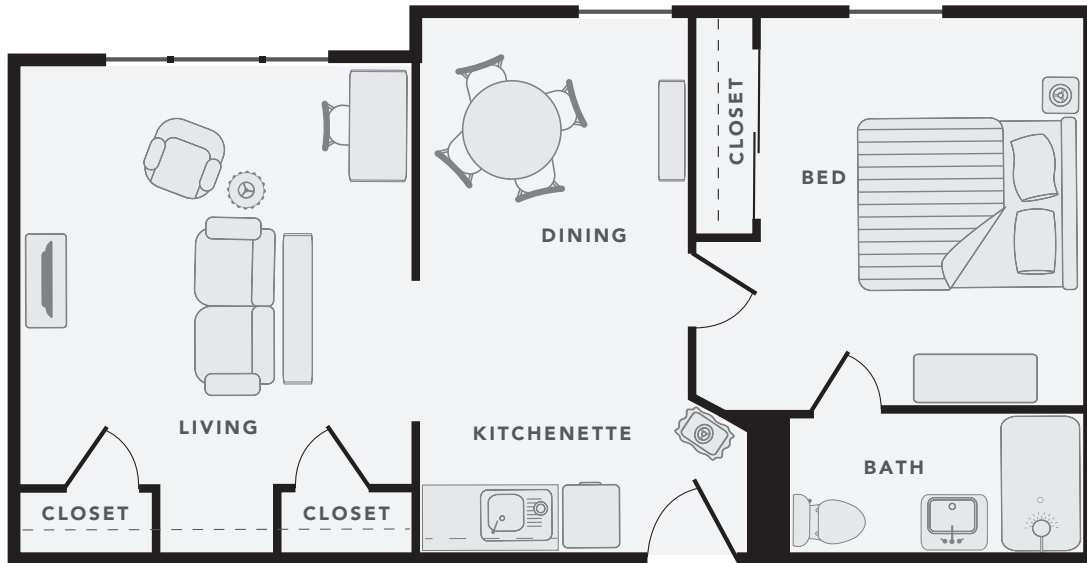

CHATHAM

ONE BEDROOM

+/- 696 square feet

CHATHAM

TWO BEDROOM

+/- 822 square feet

Note: Drawing depicted may vary slightly from residences in sizes and amenities