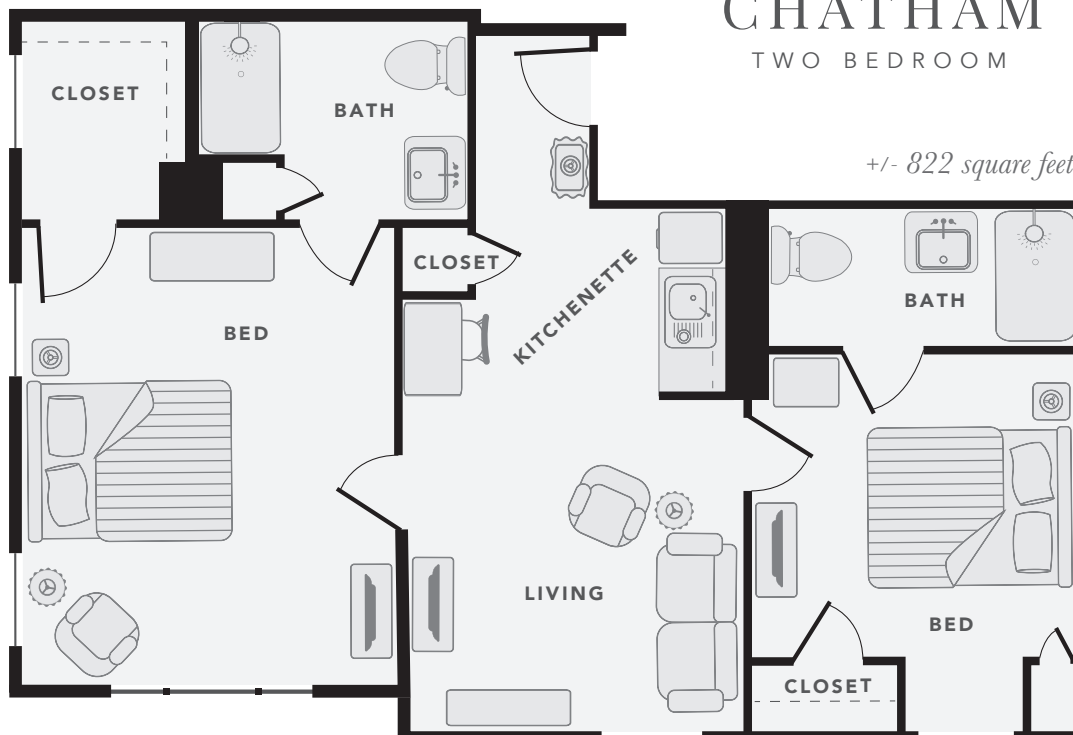

CHATHAM

ONE BEDROOM

+/- 696 square feet

CHATHAM

TWO BEDROOM

+/- 822 square feet

Note: Drawing depicted may vary slightly from residences in sizes and amenities