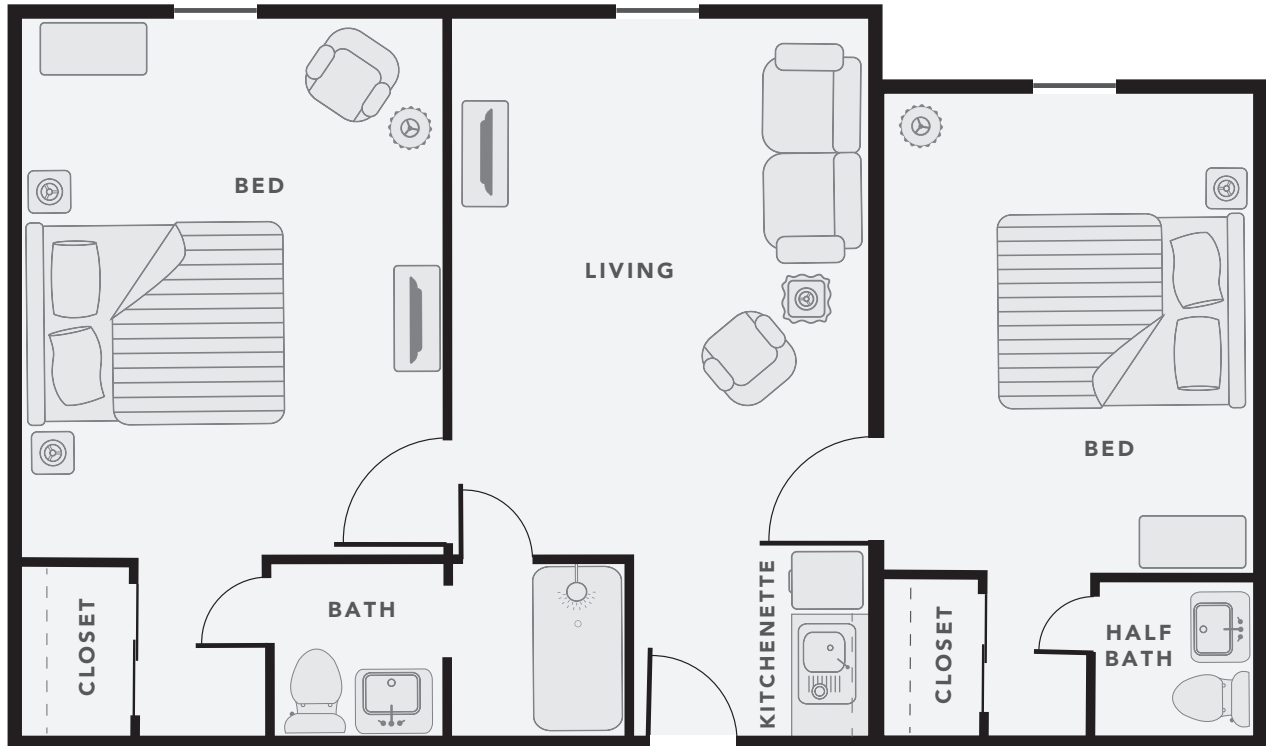

## TIPTON

TWO BEDROOM

+/- 780 square feet

*Note: Drawing depicted may vary slightly from residences in sizes and amenities*