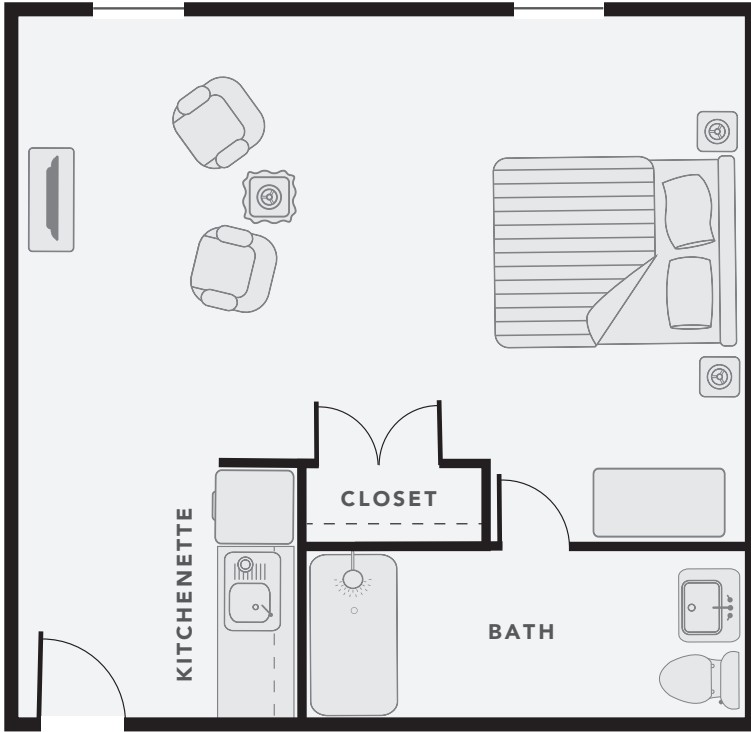

DUNHAM

DELUXE STUDIOS

+/- 490 square feet

DOMINION

DELUXE STUDIOS

+/- 490 square feet

Note: Drawing depicted may vary slightly from residences in sizes and amenities