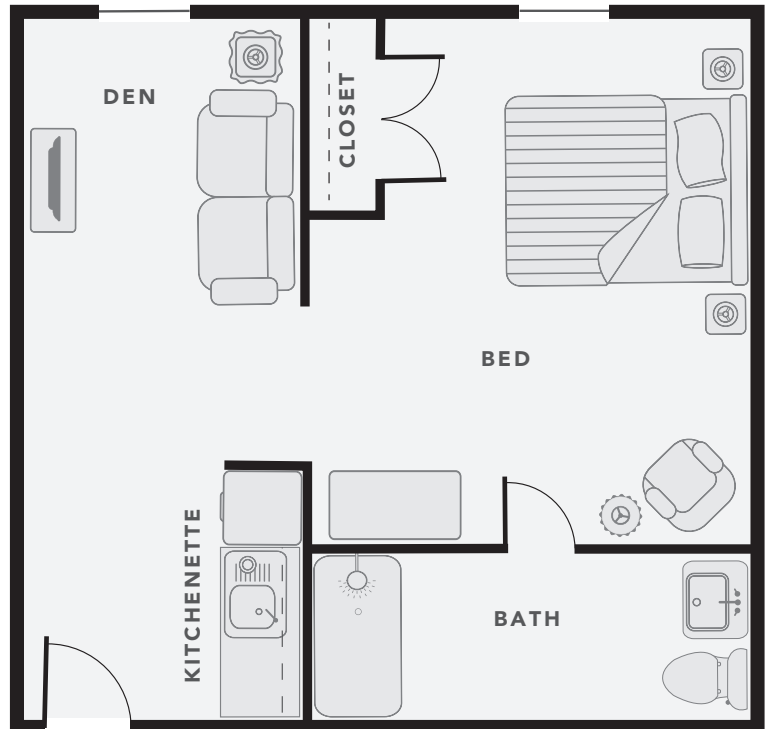

DUNHAM

DELUXE STUDIOS

+/- 490 square feet

DOMINION

DELUXE STUDIOS

+/- 490 square feet

Note: Drawing depicted may vary slightly from residences in sizes and amenities