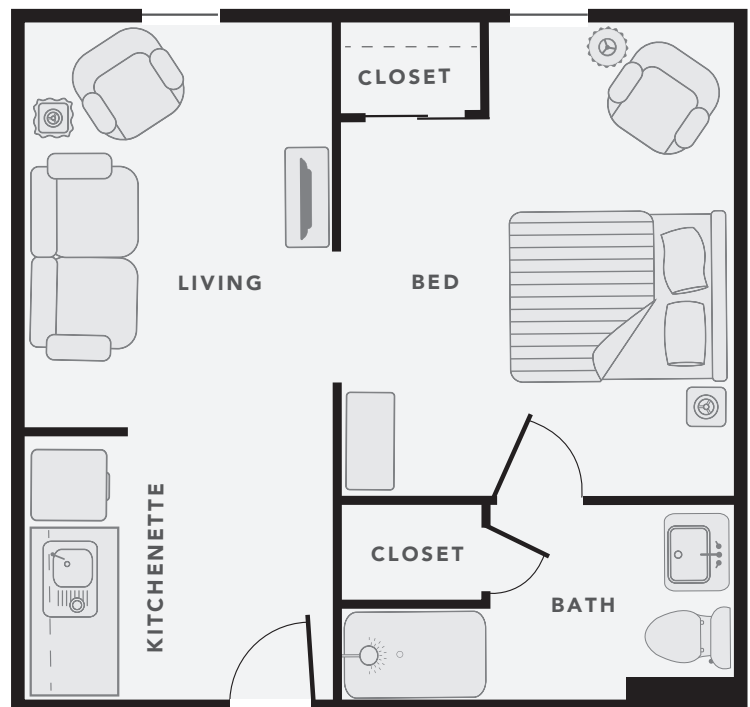

BERKELEY ENHANCED

ONE BEDROOM

+/- 587 square feet

+/- 532 square feet

Note: Drawing depicted may vary slightly from residences in sizes and amenities