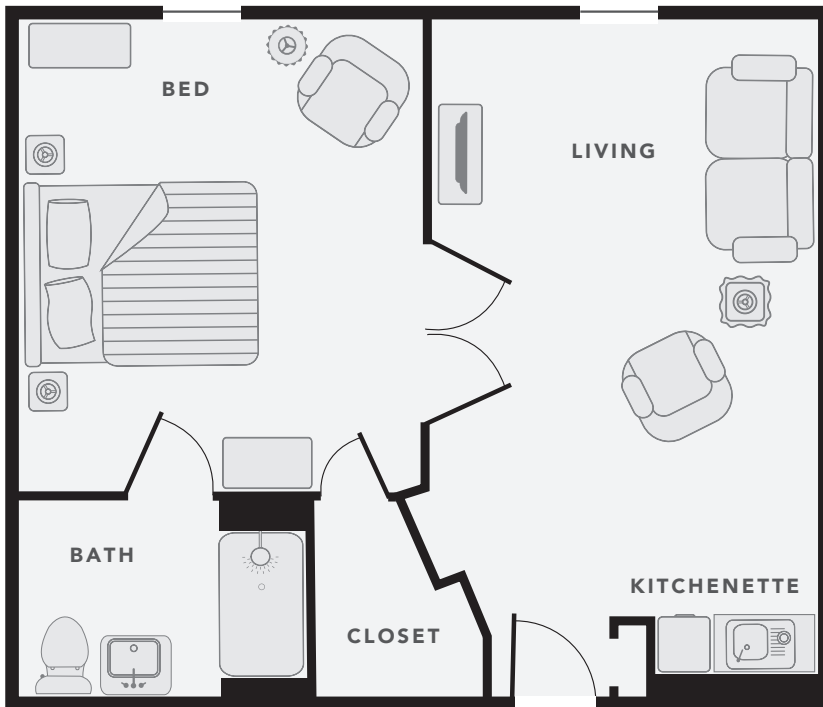

BERKELEY ENHANCED

ONE BEDROOM

+/- 587 square feet

+/- 532 square feet

Note: Drawing depicted may vary slightly from residences in sizes and amenities