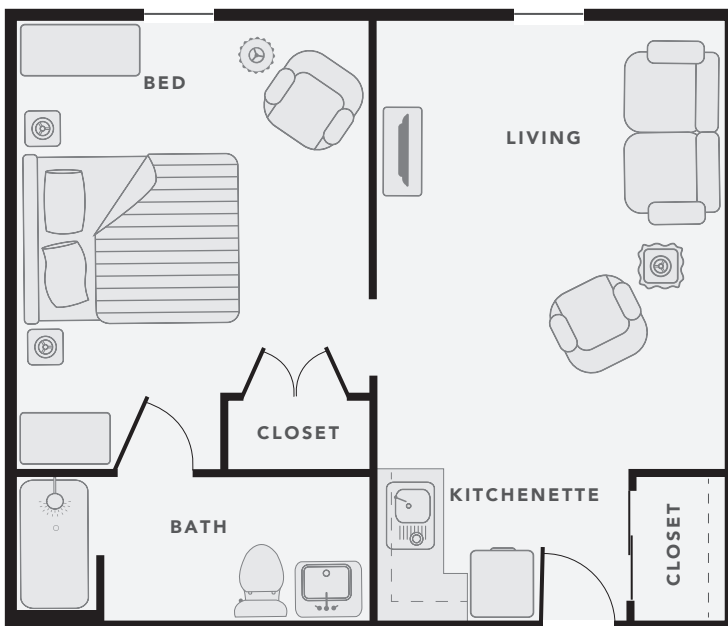

# FLOOR PLANS

## BANBURY

ONE BEDROOM

+/- 532 square feet

## BEDFORD

ONE BEDROOM

+/- 532 square feet

## BERKELEY

ONE BEDROOM

+/- 532 square feet