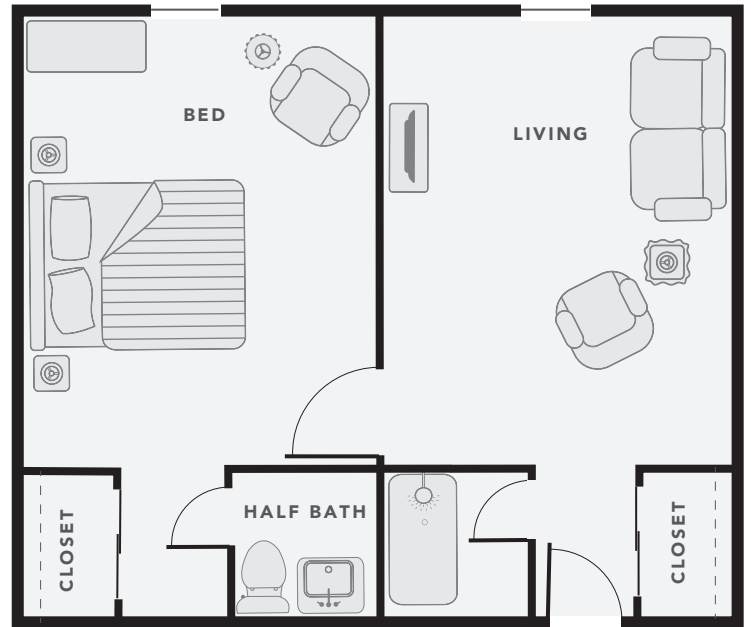

# FLOOR PLANS

## BANBURY

ONE BEDROOM

+/- 532 square feet

## BEDFORD

ONE BEDROOM

+/- 532 square feet

## BERKELEY

ONE BEDROOM

+/- 532 square feet