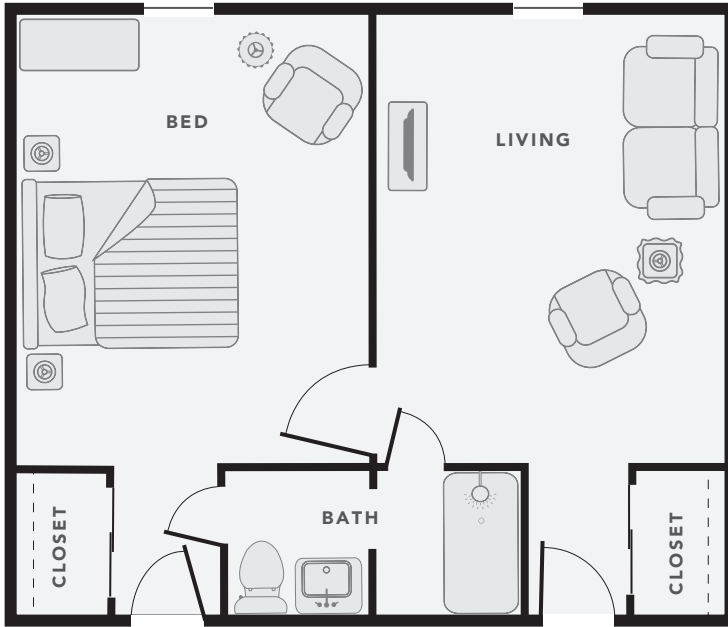

# FLOOR PLANS

## BANBURY

ONE BEDROOM

+/- 532 square feet

## BEDFORD

ONE BEDROOM

+/- 532 square feet

## BERKELEY

ONE BEDROOM

+/- 532 square feet