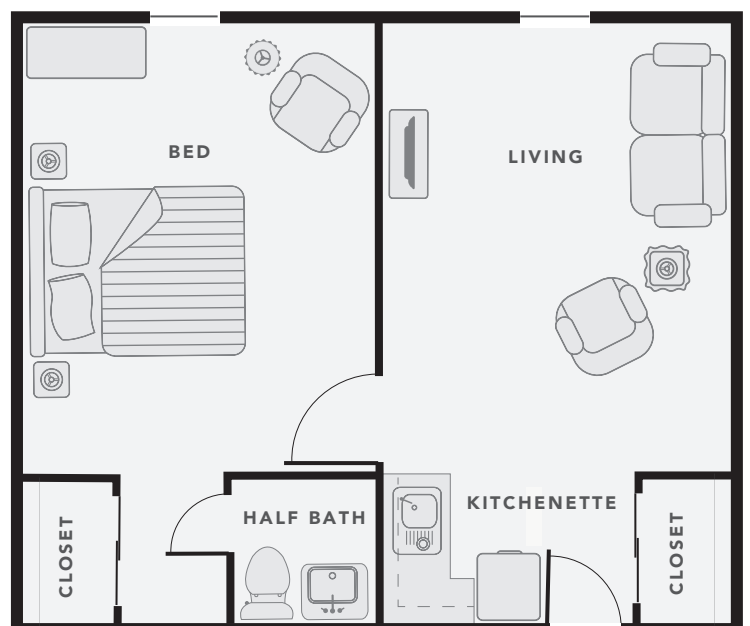

# FLOOR PLANS

## BANBURY

ONE BEDROOM

+/- 532 square feet

## BERKELEY

ONE BEDROOM

+/- 532 square feet

## BLAKEWELL

ONE BEDROOM

+/- 532 square feet

*Note: Drawing depicted may vary slightly from residences in sizes and amenities*